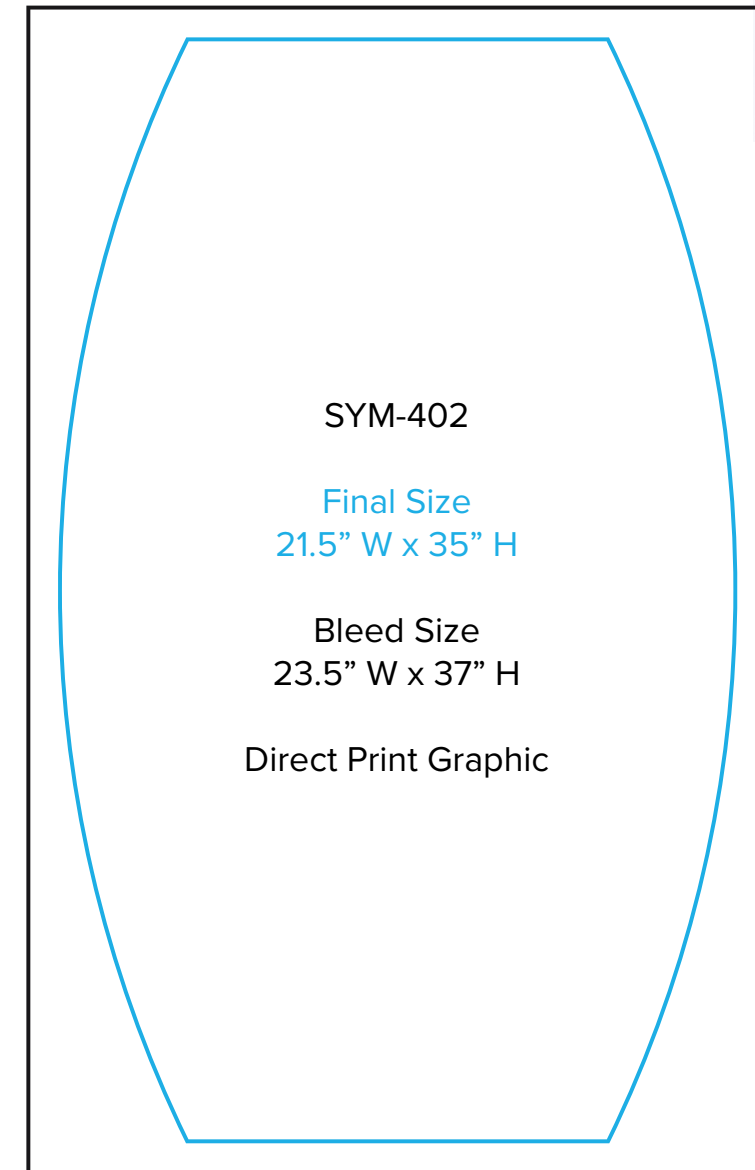

Graphic Template
10 x 20 Inline Exhibit
Backwall with Flat, Rectangular Panels, Convex Panel - SEG Graphics

NOTE: All Raster Art (jpg, tiff,psd, png, etc.) must be at least 100 dpi at print size.
Standard kits are often customized. Please check with Customer Service to ensure that this template matches your specific job.

Graphic Template

Backwall Workstation Countertop – Vinyl Graphics

Graphics **NOT** included in base price. Please request pricing.

NOTE: All Raster Art (jpg, tiff,psd, png, etc.) must be at least 100 dpi at print size.
Standard kits are often customized. Please check with Customer Service to ensure that this template matches your specific job.

Graphic Template Portable Counter – Vinyl Graphic

NOTE: All Raster Art (jpg, tiff,psd, png, etc.) must be at least 100 dpi at print size.
Standard kits are often customized. Please check with Customer Service to ensure that this template matches your specific job.