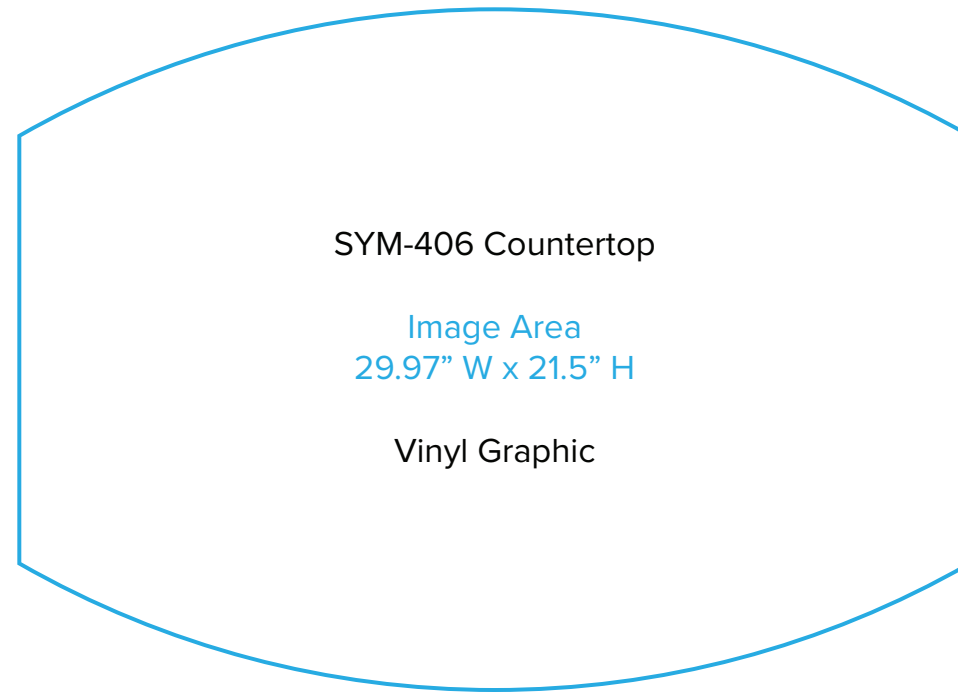

Graphic Template Portable Counter – Vinyl Graphic

NOTE: All Raster Art (jpg, tiff,psd, png, etc.) must be at least 100 dpi at print size.
Standard kits are often customized. Please check with Customer Service to ensure that this template matches your specific job.