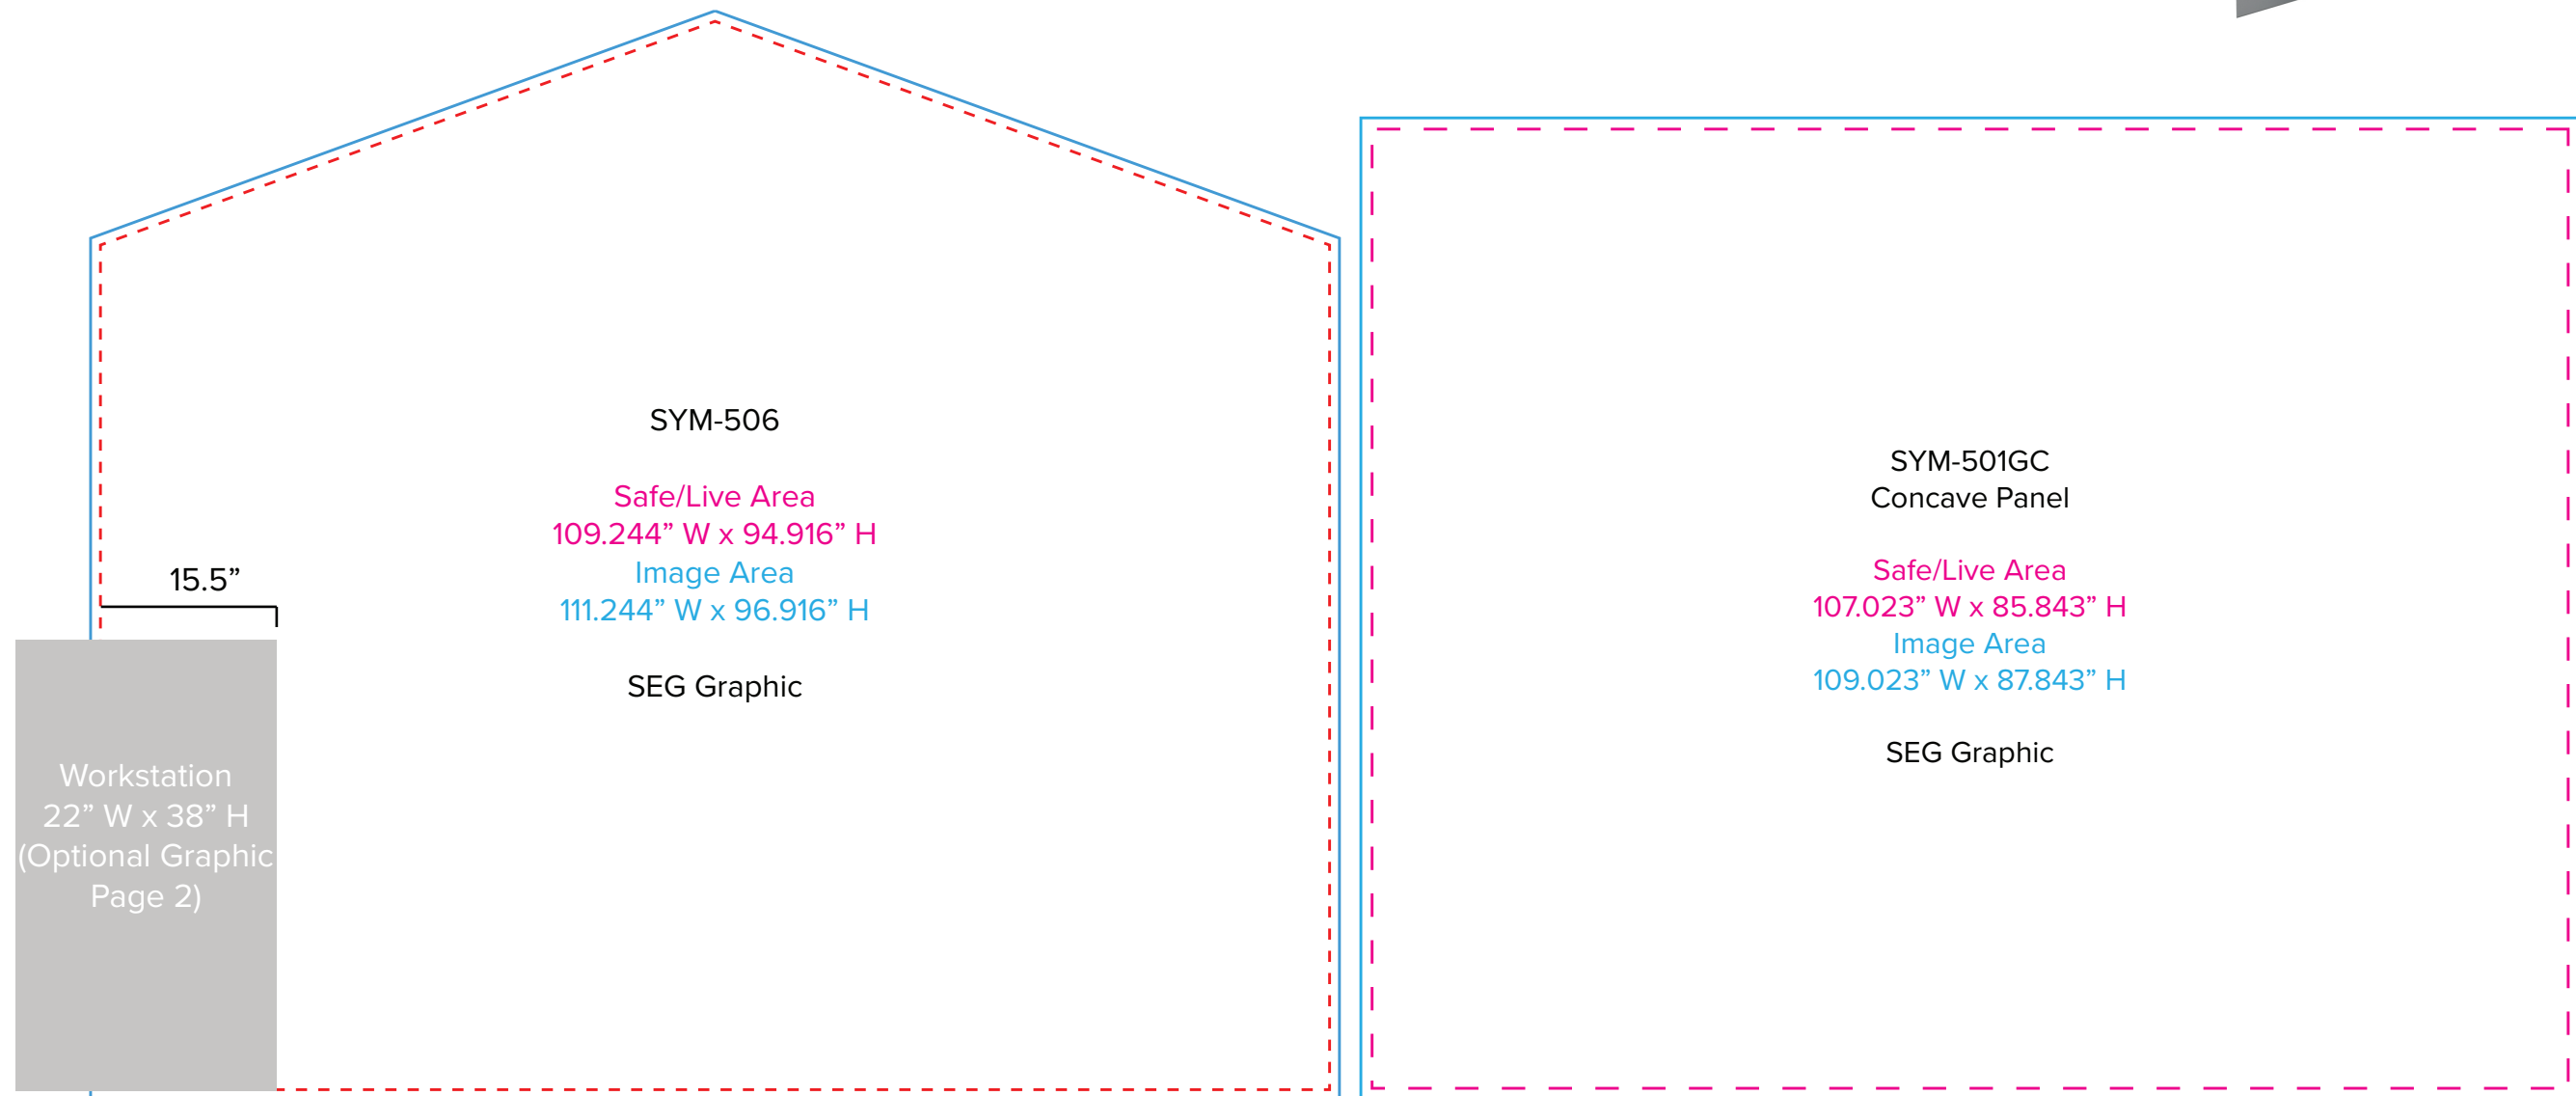

Graphic Template
10 x 20 Inline Exhibit
Backwall with Flat, Rectangular Panels, Convex Panel - SEG Graphics

NOTE: All Raster Art (jpg, tiff,psd, png, etc.) must be at least 100 dpi at print size.
Standard kits are often customized. Please check with Customer Service to ensure that this template matches your specific job.

Graphic Template

Backwall Workstation Countertop – Vinyl Graphics

Graphics **NOT** included in base price. Please request pricing.

NOTE: All Raster Art (jpg, tiff,psd, png, etc.) must be at least 100 dpi at print size.
Standard kits are often customized. Please check with Customer Service to ensure that this template matches your specific job.

Graphic Template Portable Counter – Vinyl Graphic

NOTE: All Raster Art (jpg, tiff,psd, png, etc.) must be at least 100 dpi at print size.
Standard kits are often customized. Please check with Customer Service to ensure that this template matches your specific job.