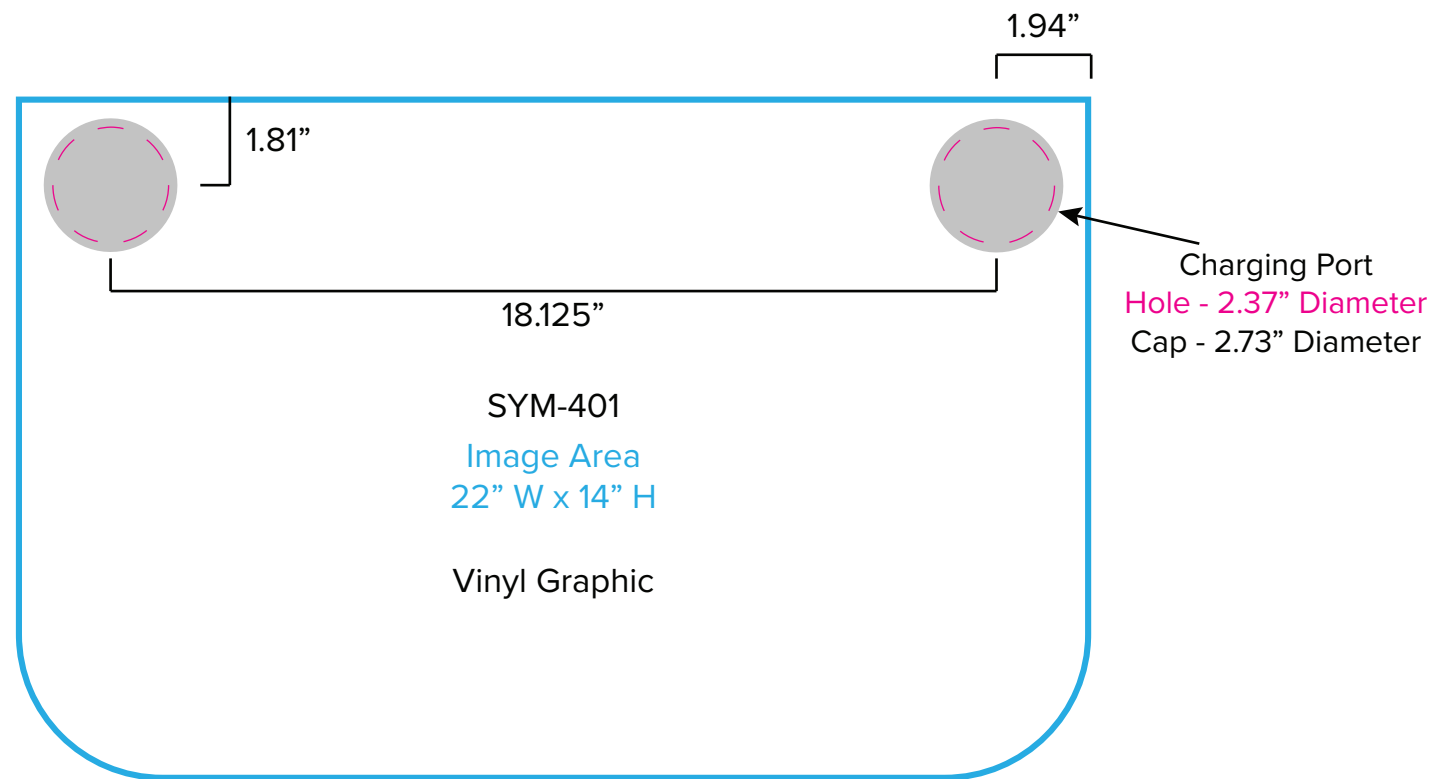

Graphic Template
10 x 20 Inline Exhibit
Backwall with Flat, Rectangular Panels, Convex Panel - SEG Graphics

NOTE: All Raster Art (jpg, tiff,psd, png, etc.) must be at least 100 dpi at print size.
Standard kits are often customized. Please check with Customer Service to ensure that this template matches your specific job.

Graphic Template

Backwall Workstation Countertop – Vinyl Graphics

Graphics **NOT** included in base price. Please request pricing.

NOTE: All Raster Art (jpg, tiff,psd, png, etc.) must be at least 100 dpi at print size.
Standard kits are often customized. Please check with Customer Service to ensure that this template matches your specific job.

Graphic Template Portable Counter – Vinyl Graphic

NOTE: All Raster Art (jpg, tiff,psd, png, etc.) must be at least 100 dpi at print size.
Standard kits are often customized. Please check with Customer Service to ensure that this template matches your specific job.